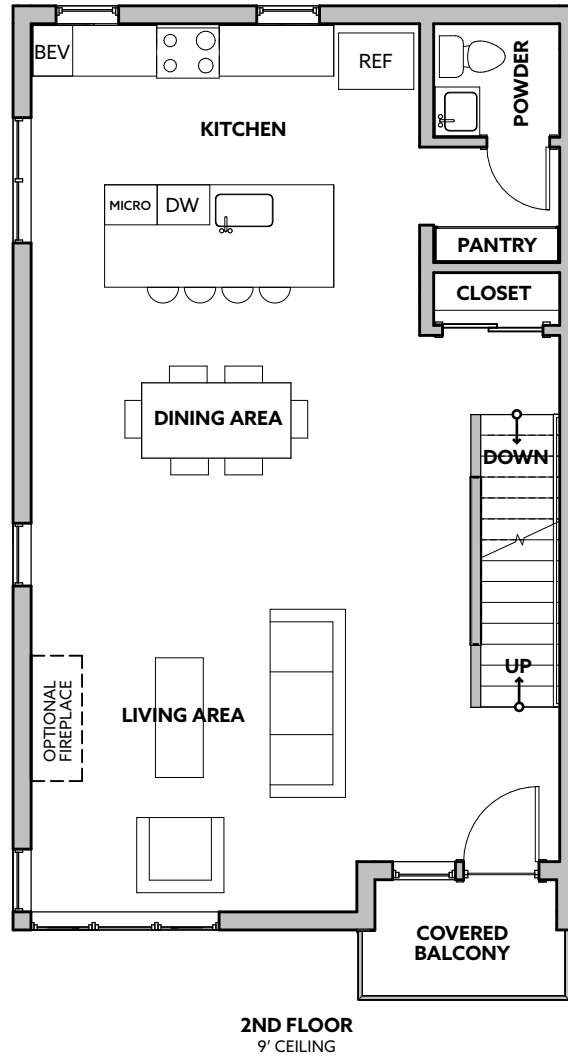

THE
VARSITY
FLOORPLAN

4
BEDROOMS

3.5
BATHROOMS

1,902
SQUARE FEET

THE
FIELDHOUSE
—
TOWNHOMES

THE
FIELDHOUSE
TOWNHOMES

9618 Thorsk St - Bothell, WA 98011

thefieldhousetownhomes.com

hello@thefieldhousetownhomes.com

(425) 202-5678