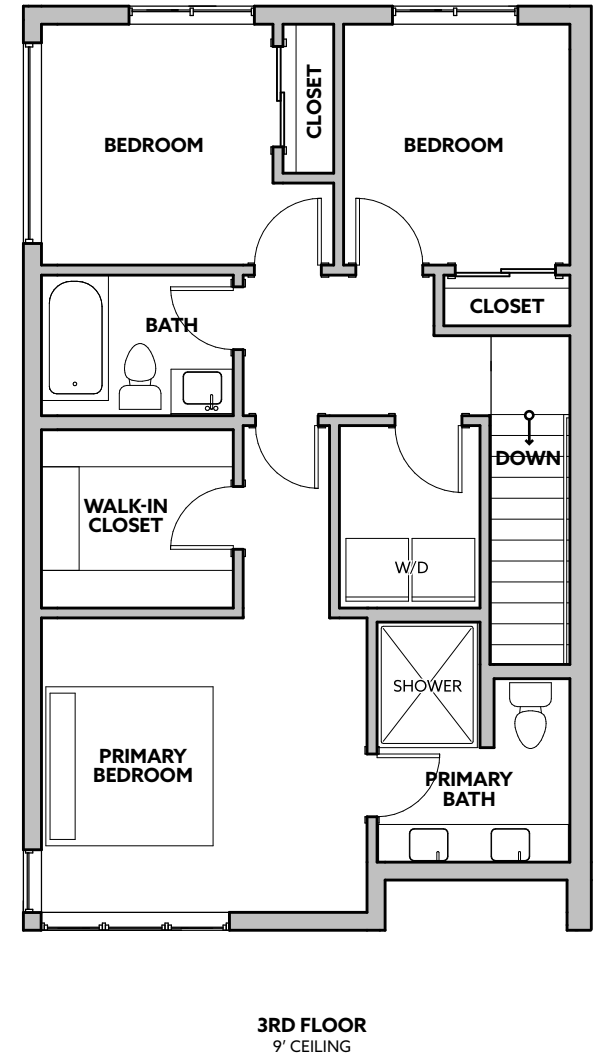

THE
VARSITY
FLOORPLAN

4
BEDROOMS

3.5
BATHROOMS

1,902
SQUARE FEET

THE
FIELDHOUSE
—
TOWNHOMES

THE
FIELDHOUSE
TOWNHOMES

9618 Thorsk St - Bothell, WA 98011

thefieldhousetownhomes.com

hello@thefieldhousetownhomes.com

(425) 202-5678