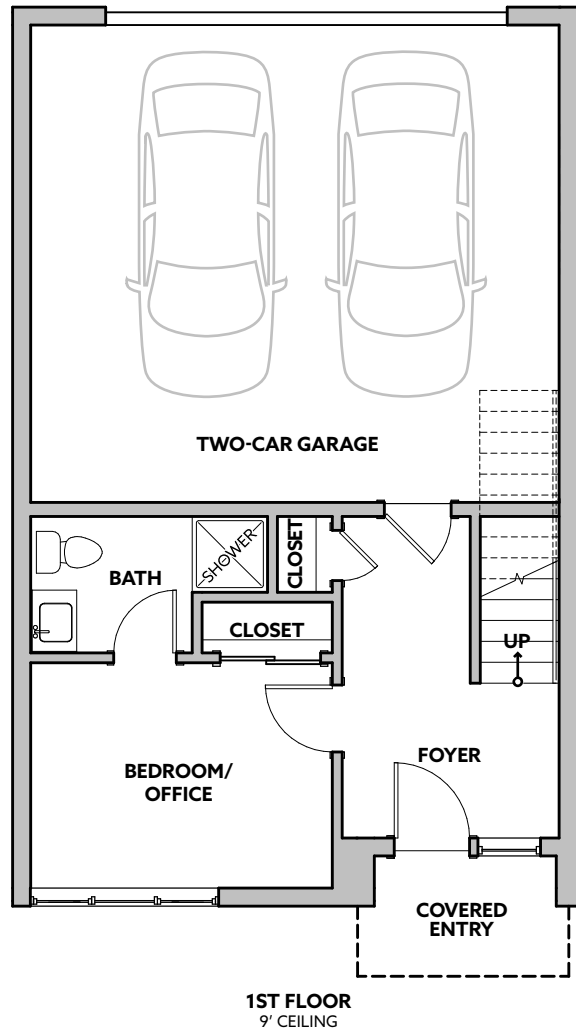

THE
VARSITY
FLOORPLAN

4
BEDROOMS

3.5
BATHROOMS

1,902
SQUARE FEET

THE
FIELDHOUSE
—
TOWNHOMES

THE
FIELDHOUSE
TOWNHOMES

9618 Thorsk St - Bothell, WA 98011

thefieldhousetownhomes.com

hello@thefieldhousetownhomes.com

(425) 202-5678