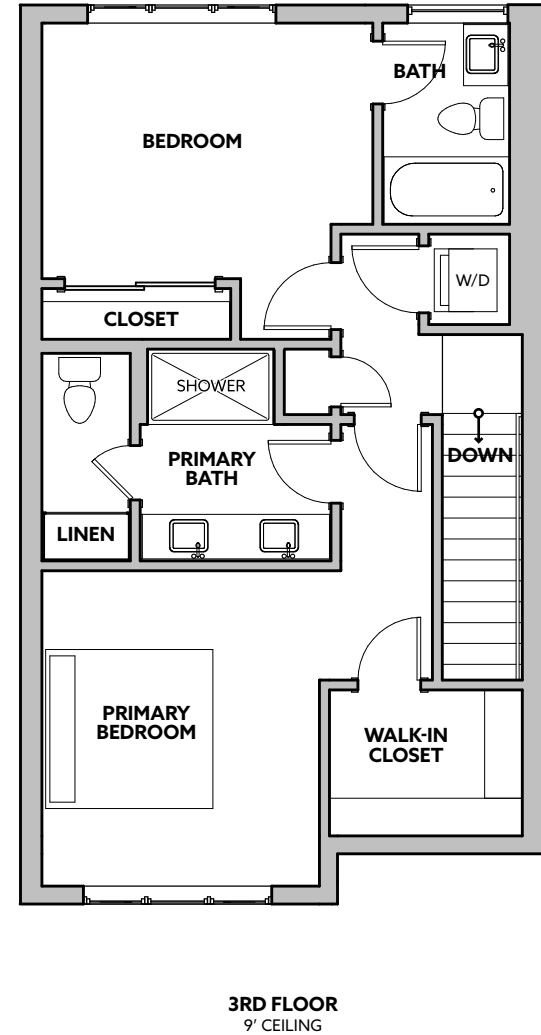

THE
ICON
▲ FLOORPLAN

3
BEDROOMS

3.5
BATHROOMS

1,695
SQUARE FEET

THE
FIELDHOUSE
—
TOWNHOMES

THE
FIELDHOUSE
TOWNHOMES

9618 Thorsk St - Bothell, WA 98011

thefieldhousetownhomes.com

hello@thefieldhousetownhomes.com

(425) 202-5678