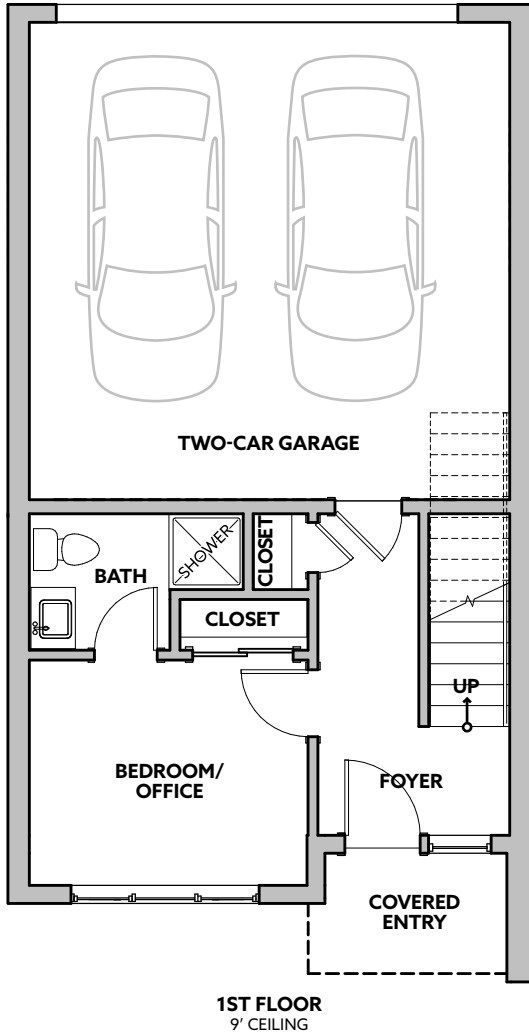

THE
ICON
▲ FLOORPLAN

3
BEDROOMS

3.5
BATHROOMS

1,695
SQUARE FEET

THE
FIELDHOUSE
—
TOWNHOMES

THE
FIELDHOUSE
TOWNHOMES

9618 Thorsk St - Bothell, WA 98011

thefieldhousetownhomes.com

hello@thefieldhousetownhomes.com

(425) 202-5678