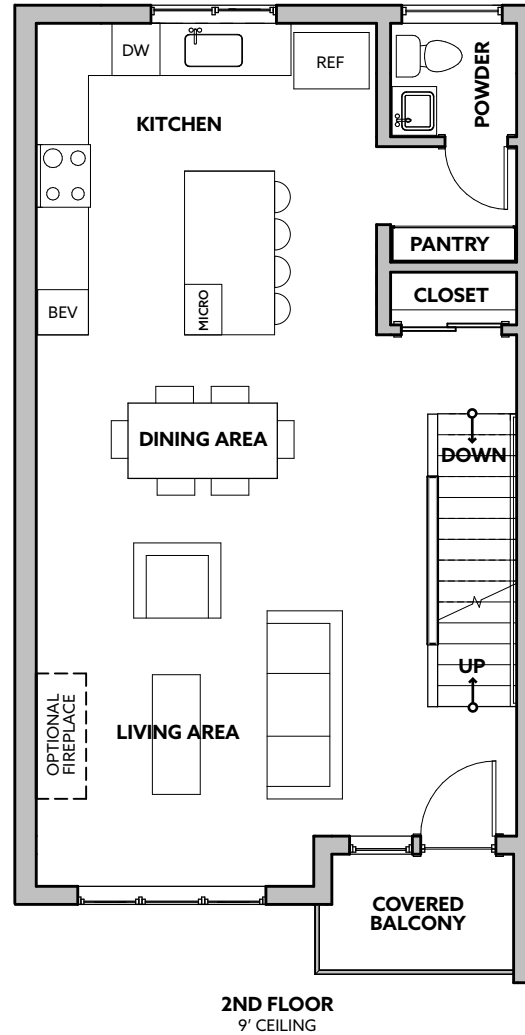

THE
ICON
▲ FLOORPLAN

3
BEDROOMS

3.5
BATHROOMS

1,695
SQUARE FEET

THE
FIELDHOUSE
—
TOWNHOMES

THE
FIELDHOUSE
TOWNHOMES

9618 Thorsk St - Bothell, WA 98011

thefieldhousetownhomes.com

hello@thefieldhousetownhomes.com

(425) 202-5678