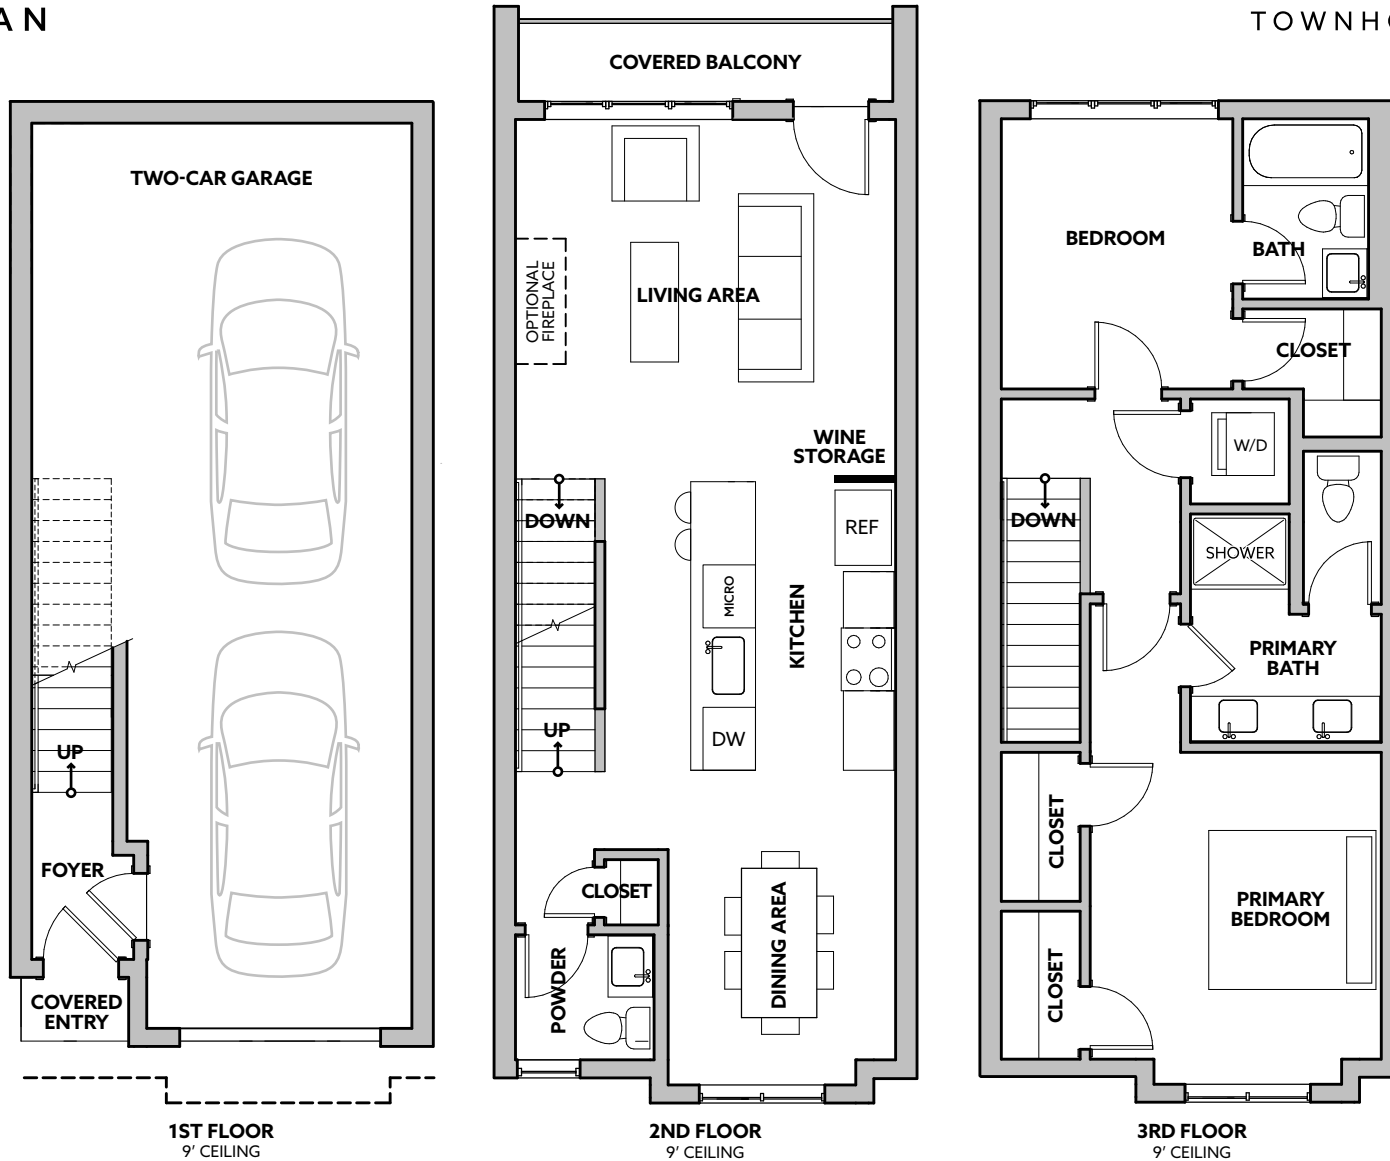

THE
HERO
● FLOORPLAN

2
BEDROOMS

2.5
BATHROOMS

1,290
SQUARE FEET

THE
FIELDHOUSE
—
TOWNHOMES

THE
FIELDHOUSE
TOWNHOMES

9618 Thorsk St - Bothell, WA 98011

thefieldhousetownhomes.com

hello@thefieldhousetownhomes.com

(425) 202-5678