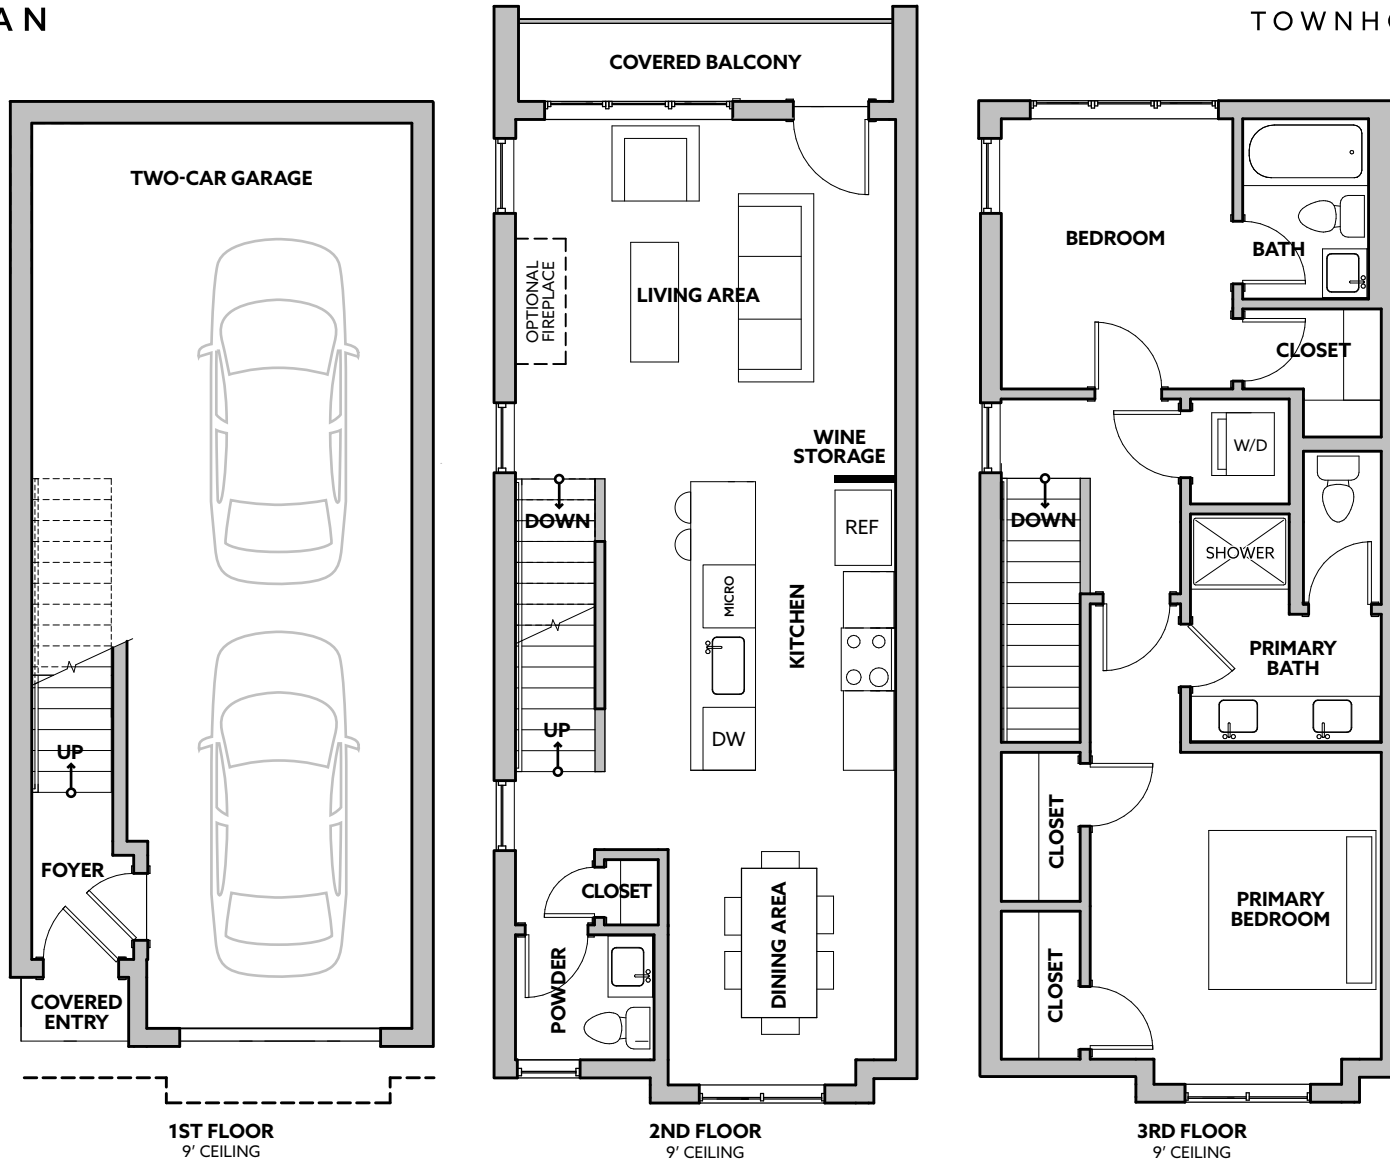

THE
HERO
● FLOORPLAN

2
BEDROOMS

2.5
BATHROOMS

1,290
SQUARE FEET

THE
FIELDHOUSE
—
TOWNHOMES

THE
FIELDHOUSE
TOWNHOMES

9618 Thorsk St - Bothell, WA 98011

thefieldhousetownhomes.com

hello@thefieldhousetownhomes.com

(425) 202-5678